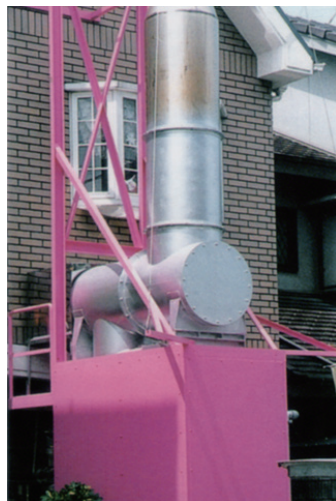

Example installation of type for both exhaust and cooling