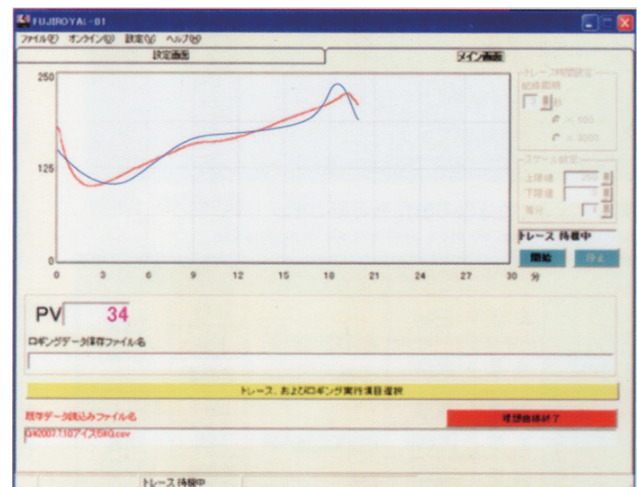

Features

(1) Simply connect to a 100 V electrical output for use. (2) Easy connection to a PC using a USB cable. (3) The recorded data can be edited in Excel, etc.

Comparison with existence data